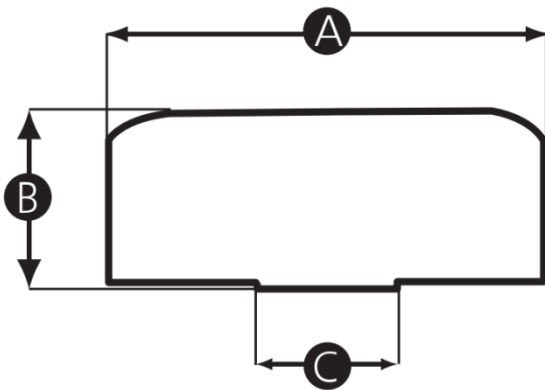

G04FMK Female Metal Star Knob

Material

- Body: Stainless steel, highly polished
- Thread: Machined thread

| Part No. | A | B | C | D | E | Thread Size |
|---------------|----|----|----|---|---|-------------|
| G04FMK-12823Q | 31 | 22 | 12 | 8 | 7 | M6 |

G05FMK Female Metal Wing Knob

Material

- Body: Stainless steel, matt finish
- Thread: Machined thread

| Part No. | A | B | C | Thread Size |
|---------------|----|----|----|-------------|
| G05FMK-11844Q | 25 | 10 | 8 | M6 |
| G05FMK-11847P | 36 | 15 | 12 | M8 |